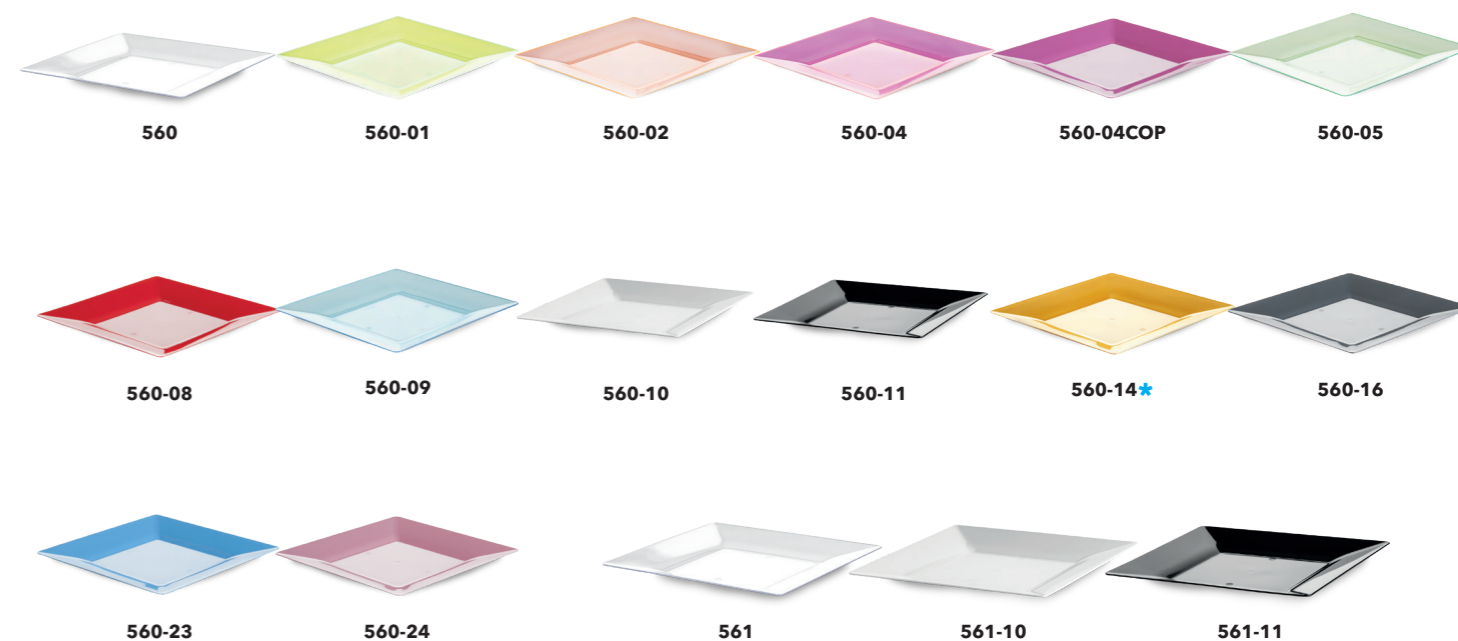

Codice Code	Colore Color	Dimensioni Size	Q.tà cartone Box qty	Crt/Pallet Boxes/Pallet	Materiale Material	P. Un. U/P	Prezzo Price
560	○	23x23 h1,8cm	100pcs (4x25pcs)	60	PS	0.464€	46,40€
560-01	●	23x23 h1,8cm	100pcs (4x25pcs)	60	PS	0.464€	46,40€
560-02	●	23x23 h1,8cm	100pcs (4x25pcs)	60	PS	0.464€	46,40€
560-04	●	23x23 h1,8cm	100pcs (4x25pcs)	60	PS	0.464€	46,40€
560-04COP	●	23x23 h1,8cm	100pcs (4x25pcs)	60	PS	0.464€	46,40€
560-05	●	23x23 h1,8cm	100pcs (4x25pcs)	60	PS	0.464€	46,40€
560-08	●	23x23 h1,8cm	100pcs (4x25pcs)	60	PS	0.464€	46,40€
560-09	●	23x23 h1,8cm	100pcs (4x25pcs)	60	PS	0.464€	46,40€
560-10	○	23x23 h1,8cm	100pcs (4x25pcs)	60	PS	0.464€	46,40€
560-11	●	23x23 h1,8cm	100pcs (4x25pcs)	60	PS	0.464€	46,40€
560-14★	●	23x23 h1,8cm	100pcs (4x25pcs)	60	PS	0.464€	46,40€
560-16	●	23x23 h1,8cm	100pcs (4x25pcs)	60	PS	0.464€	46,40€
560-23	●	23x23 h1,8cm	100pcs (4x25pcs)	60	PS	0.464€	46,40€
560-24	●	23x23 h1,8cm	100pcs (4x25pcs)	60	PS	0.464€	46,40€
561	○	27x27 h1,8cm	100pcs (4x25pcs)	60	PS	0.720€	72,00€
561-10	○	27x27 h1,8cm	100pcs (4x25pcs)	60	PS	0.720€	72,00€
561-11	●	27x27 h1,8cm	100pcs (4x25pcs)	60	PS	0.720€	72,00€